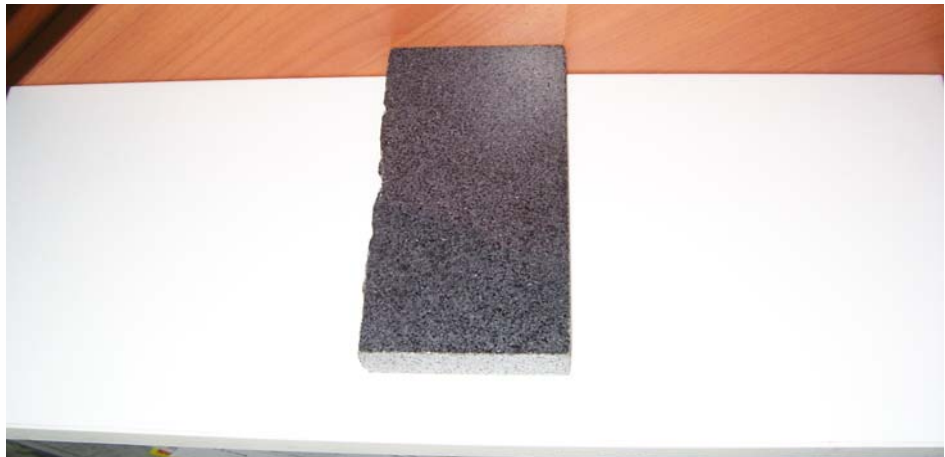

OPTION 3

42nd St. and Mexico Avenue,
Torre Aquazul Lower Level,
Panama City, Panama
T: 507.209.2222
F: 507.209.2221

Toll free U.S. 1.866.252.1661

www.destinypanamabay.com